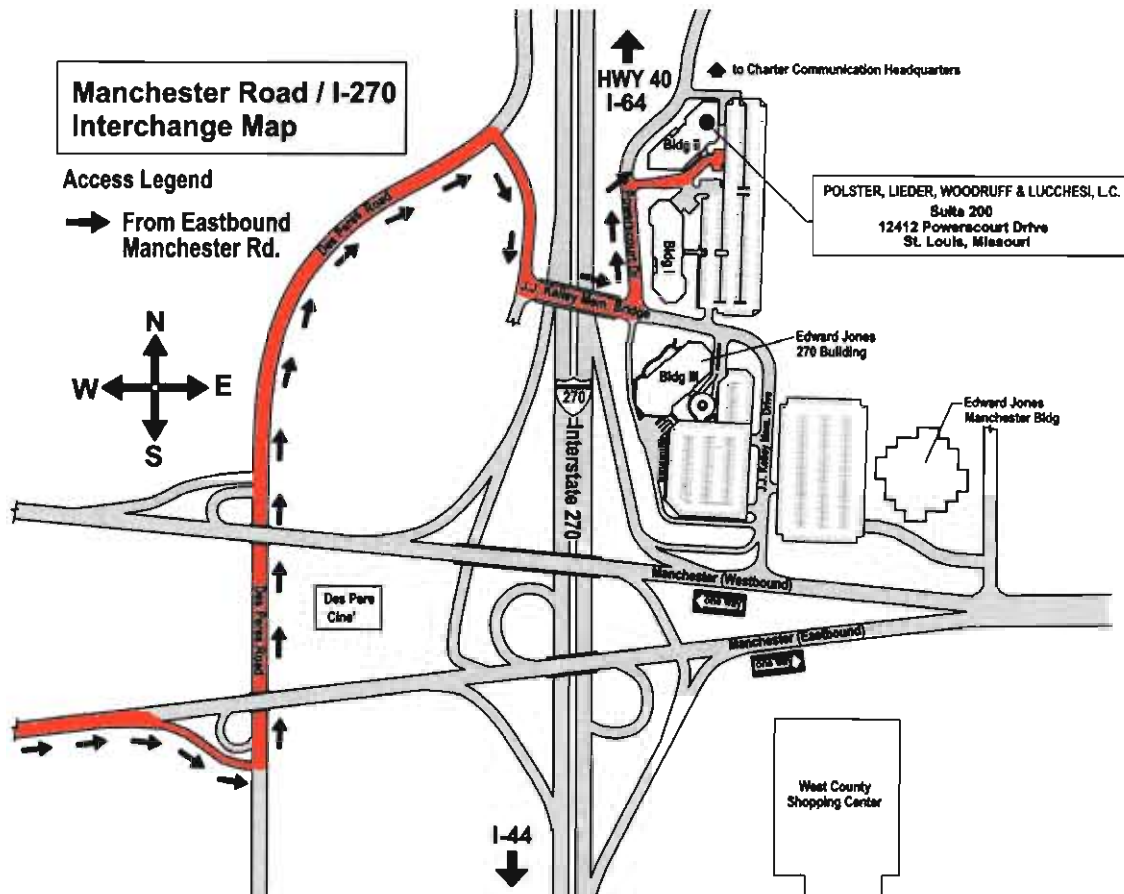

FROM EASTBOUND MANCHESTER ROAD

Take Des Peres Road exit

Go left of Des Peres Road and continue through two stoplights.

Go right on J.J. Kelley Memorial Bridge Drive.

Go left over the bridge (over I-270).

Go left onto Powerscourt Drive.

After the first building, there is a drive on right between the buildings for visitor parking.