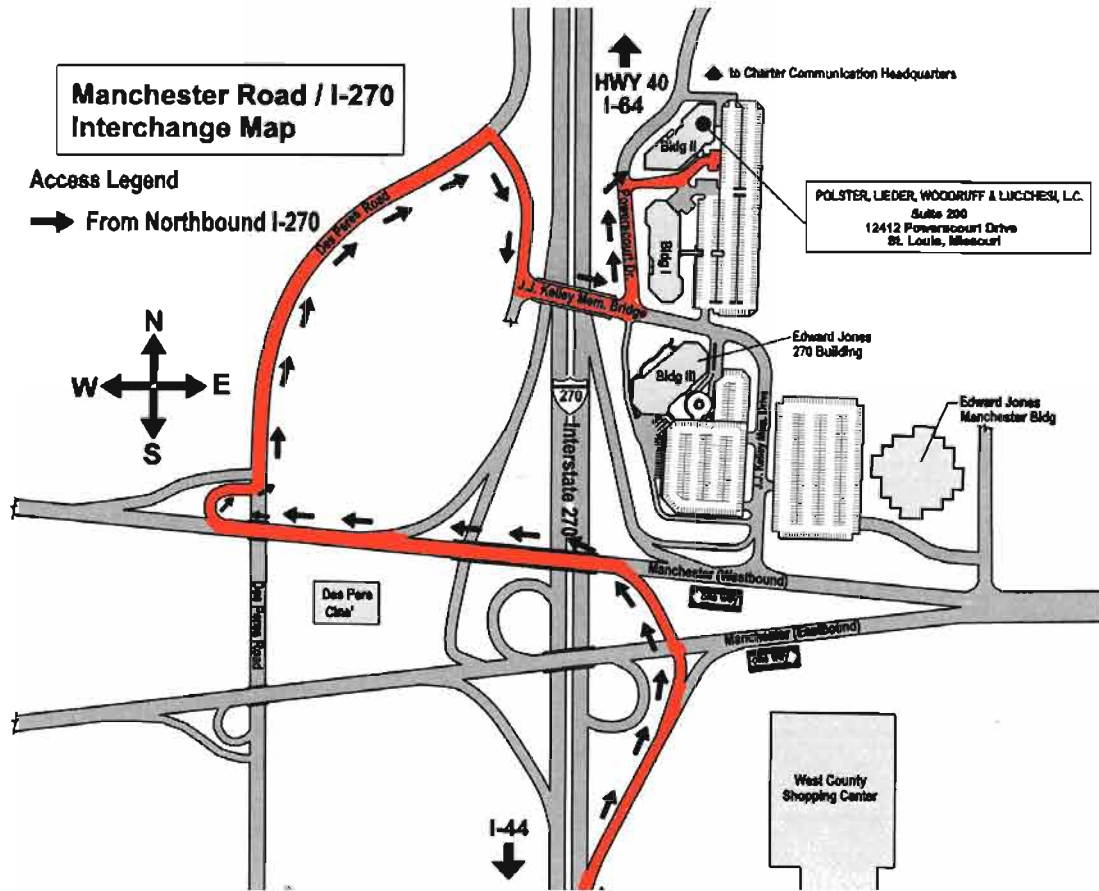

# FROM NORTHBOUND I-270

Take Manchester (Westbound) exit – stay in right lane.

Take Des Peres Road exit – at stoplight go left.

Go right onto J.J. Kelley Memorial Bridge Drive.

Go left over bridge (over I-270).

Go left onto Powerscourt Drive.

After the first building, there is a drive on right between the buildings for visitor parking.