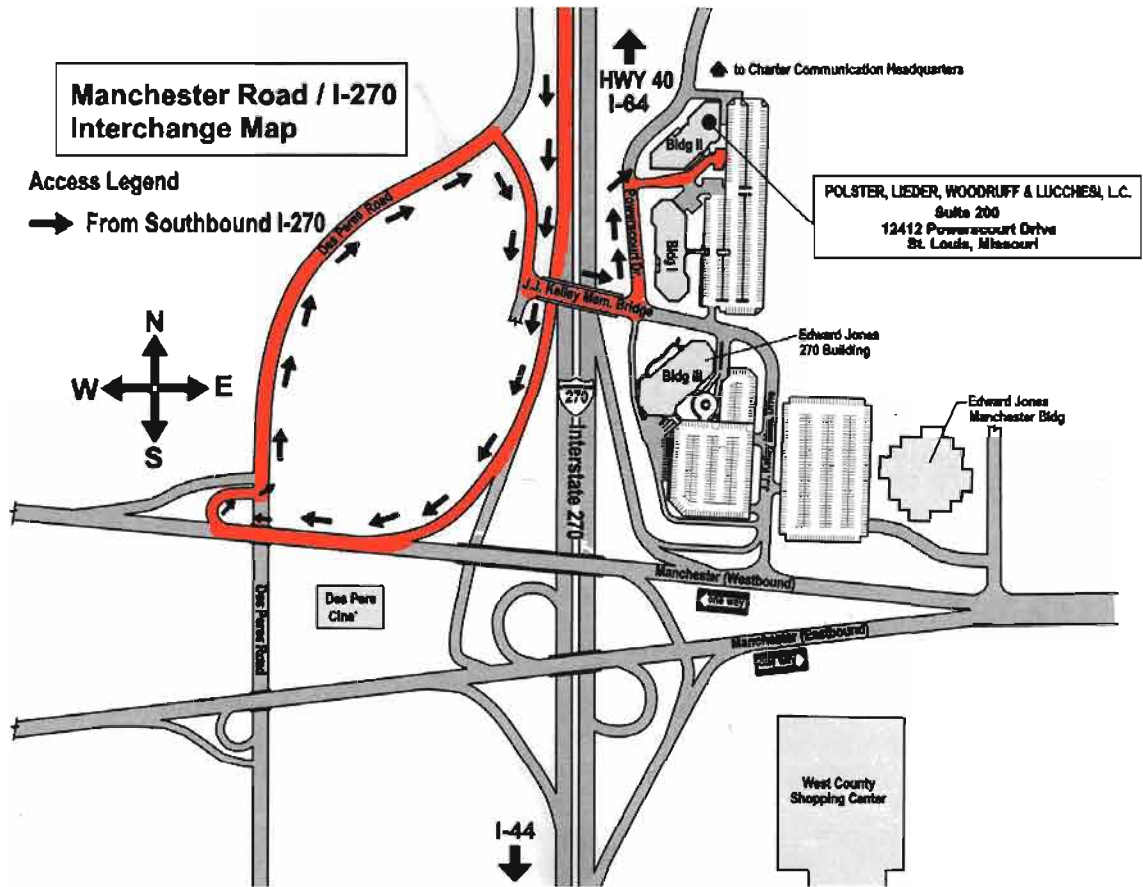

# FROM SOUTHBOUND I-270

Take Manchester (Westbound) exit – stay in right lane.

Take Des Peres Road exit – at stoplight go left.

Go right on J.J. Kelley Memorial Bridge Drive.

Go left over the bridge (over I-270).

Go left onto Powerscourt Drive.

After the first building, there is a drive on right between the buildings for visitor parking.