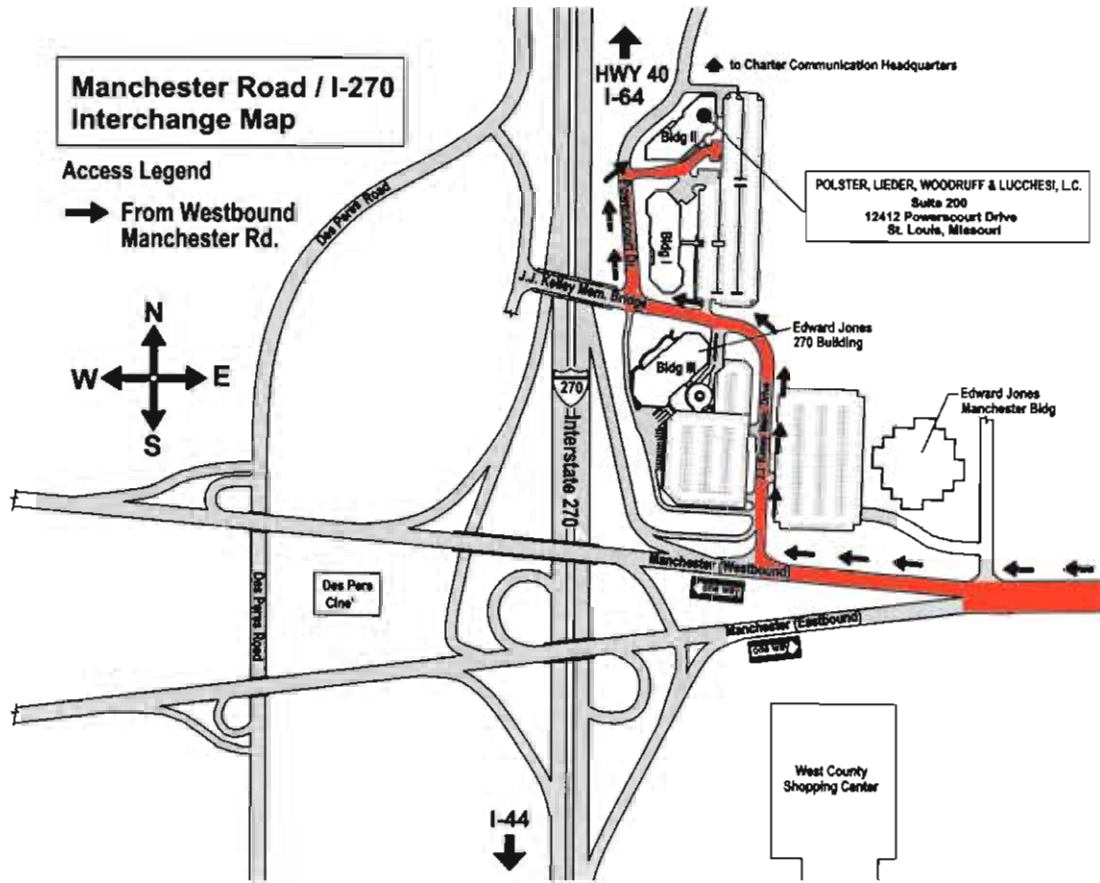

FROM WESTBOUND MANCHESTER ROAD

Go right on J.J. Kelley Memorial Drive (before the I-270 exit).

Follow this road as it curves to the left.

Go right onto Powerscourt Drive.

After the first building, there is a drive on right between the buildings for visitor parking.